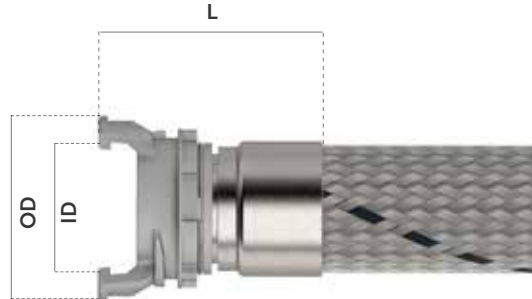

TYPE: GMV-GU-D-WL

GUILLEMIN COUPLING WITH LOCKING RING

TYPE

Guillemin coupling with locking ring

STANDARD

- NF E29-572

MATERIAL

- SS AISI 316 (w. nr. 1.4401)

TYPE: GMV-GU-D-WL

Code	For hose		L		OD		ID	
	mm	inch	mm	inch	mm	inch	mm	inch
GMV-GU-D-WL-DN40	DN40	1.1/2"	102.0	4.02	71.3	2.81	40.0	1.57
GMV-GU-D-WL-DN50	DN50	2"	118.0	4.65	87.1	3.43	49.8	1.96
GMV-GU-D-WL-DN65	DN65	2.1/2"	114.5	4.51	103.7	4.08	65.3	2.57
GMV-GU-D-WL-DN80	DN80	3"	129.6	5.10	124.1	4.89	80.5	3.17
GMV-GU-D-WL-DN100	DN100	4"	138.9	5.47	148.0	5.83	100.6	3.96